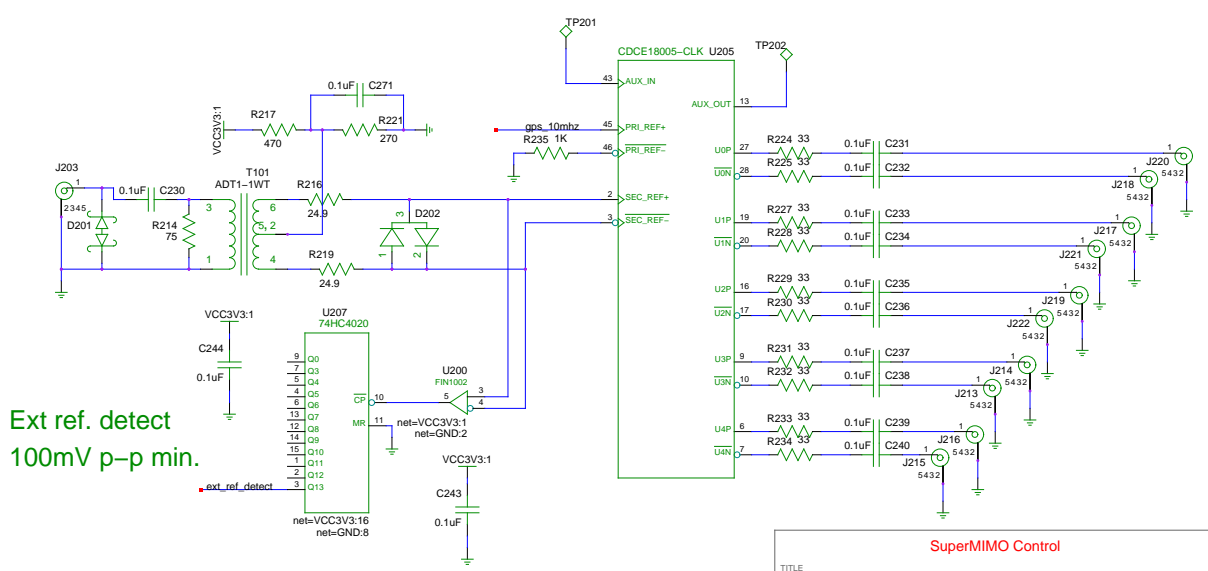

Front Panel

- 8x 10 MHz out
- 8x PPS out
- RS232 out
- GPS In
- 10 MHz In
- PPS In

PPS

Configured as Inverter

Ext ref. detect
100mV p-p min.