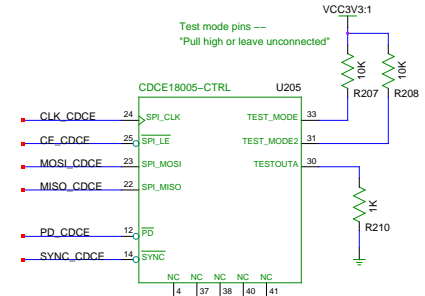

Front Panel

- 8x 10 MHz out
- 8x PPS out
- RS232 out
- GPS In
- 10 MHz In
- PPS In

PPS

Configured as Inverter

Ext ref. detect
100mV p-p min.