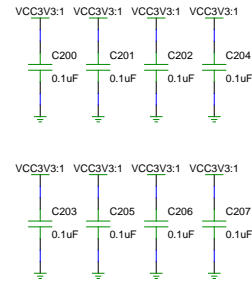

Front Panel

- 8x 10 MHz out
- 8x PPS out
- RS232 out
- GPS In
- 10 MHz In
- PPS In

PPS

Configured as Inverter

Ext ref. detect
100mV p-p min.