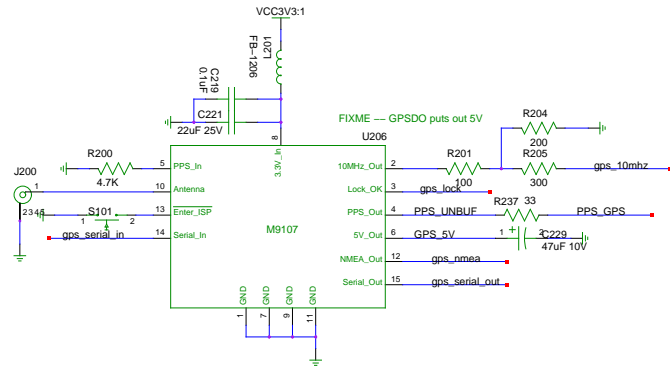

Front Panel

- 8x 10 MHz out
- 8x PPS out
- RS232 out
- GPS In
- 10 MHz In
- PPS In

PPS

Configured as Inverter

Ext ref. detect
100mV p-p min.