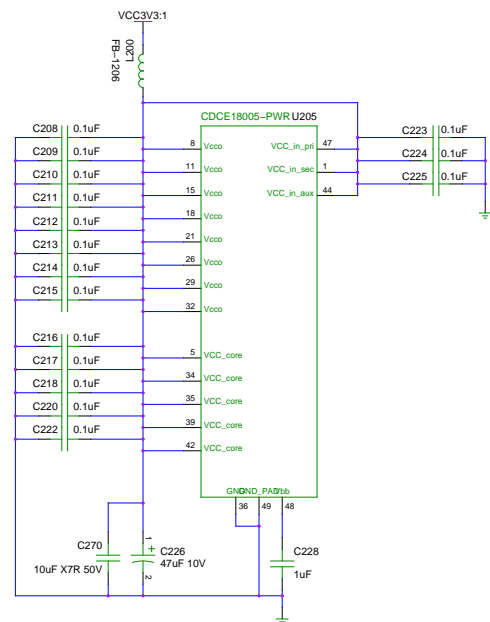

Front Panel

- 8x 10 MHz out
- 8x PPS out
- RS232 out
- GPS In
- 10 MHz In
- PPS In

PPS

Configured as Inverter

Ext ref. detect
100mV p-p min.