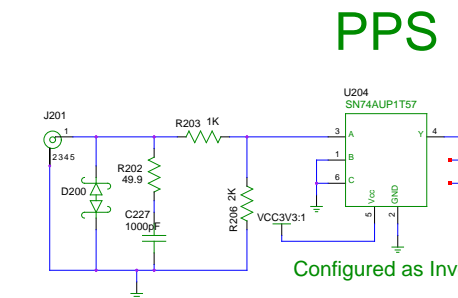

Front Panel

- 8x 10 MHz out
- 8x PPS out
- RS232 out
- GPS In
- 10 MHz In
- PPS In

PPS

Configured as Inverter

Ext ref. detect
100mV p-p min.